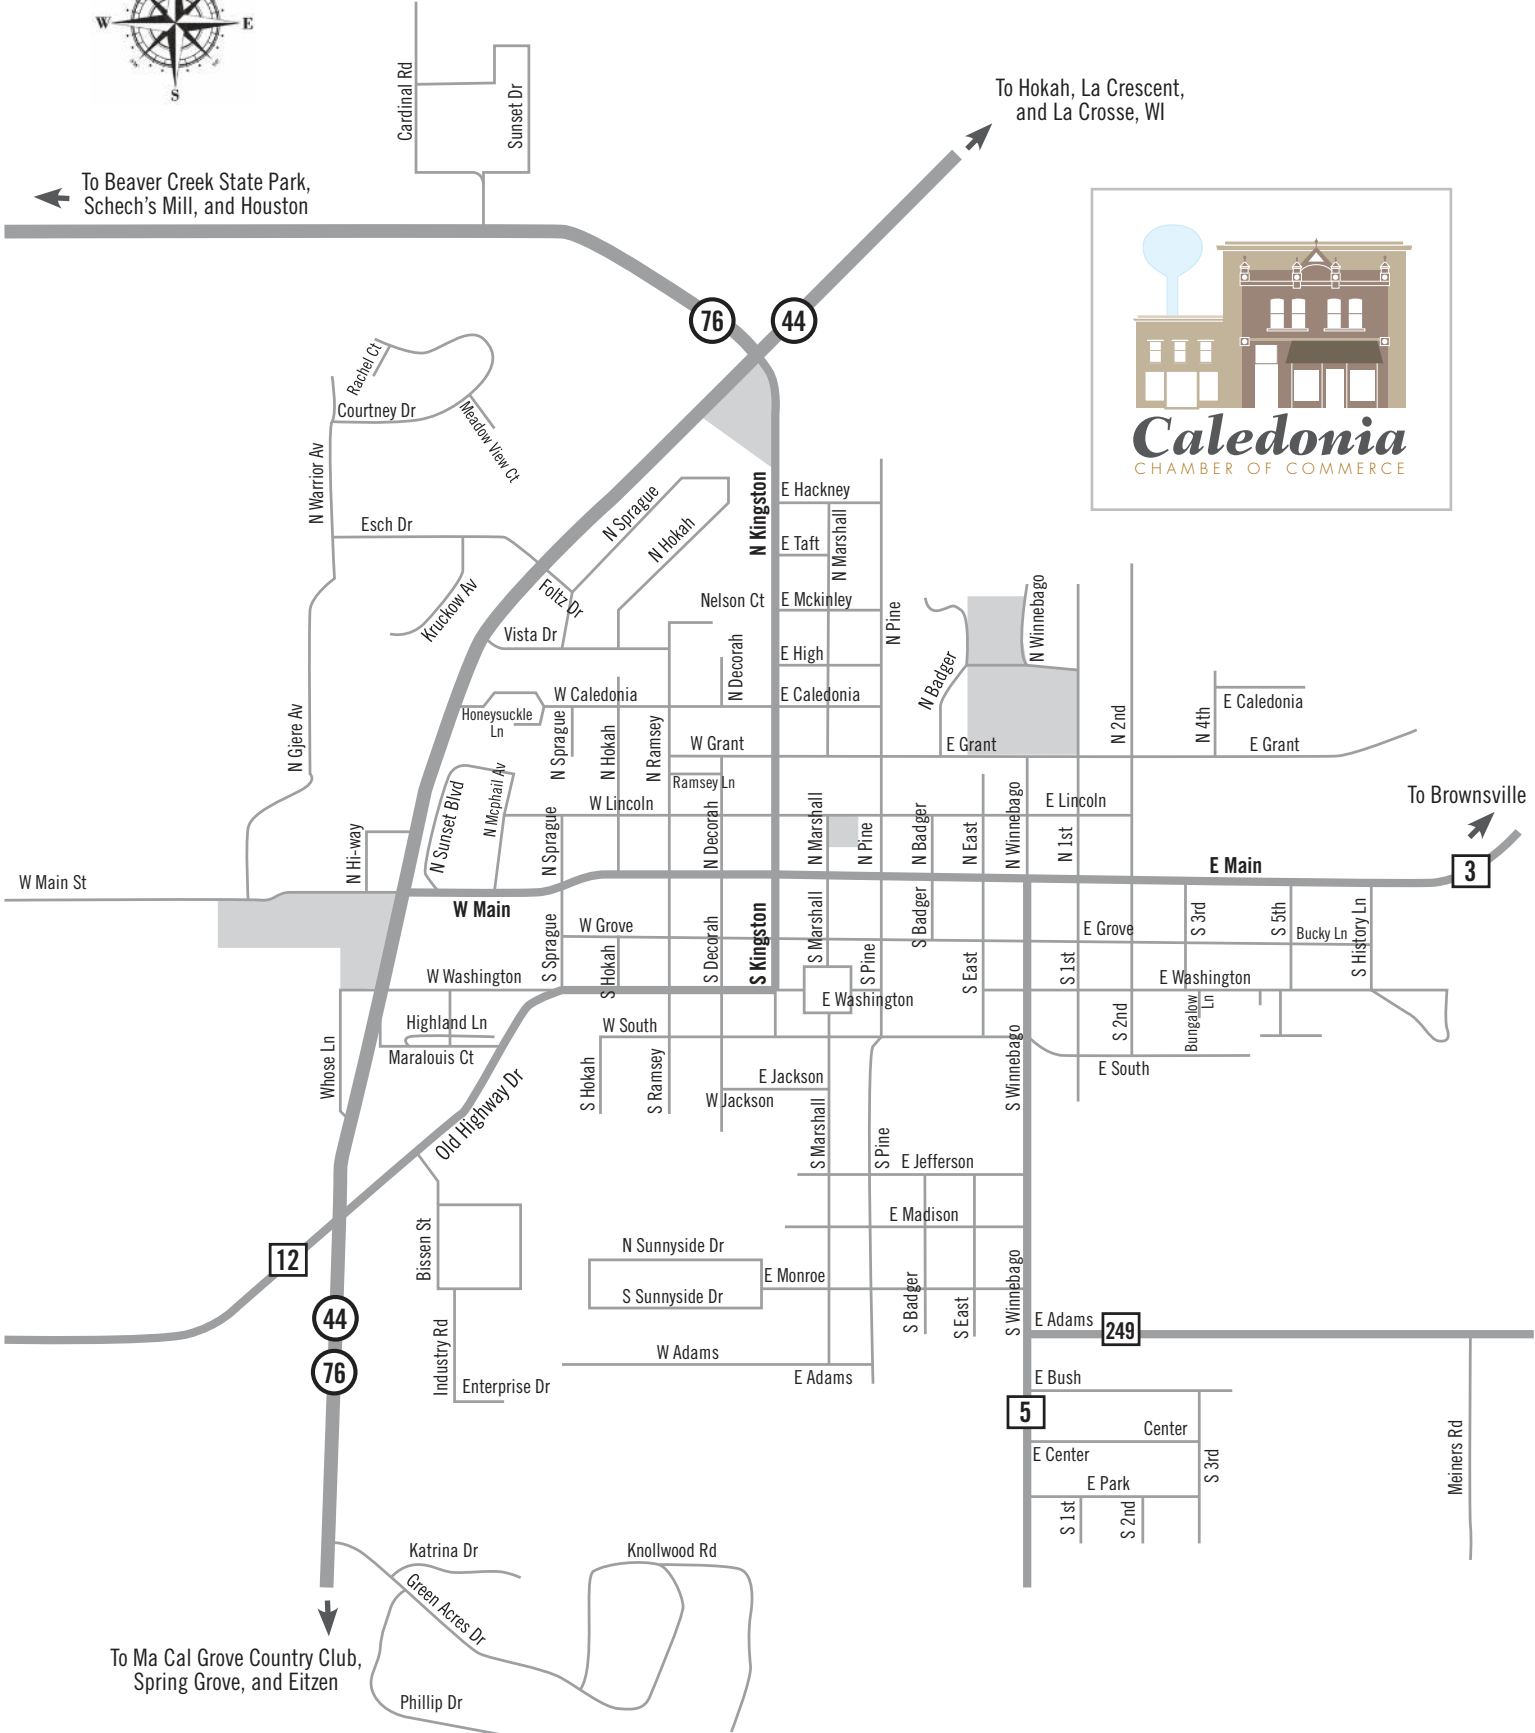

WELCOME TO

Caledonia MINNESOTA

← To Beaver Creek State Park, Schech's Mill, and Houston

↑ To Hokah, La Crescent, and La Crosse, WI

→ To Brownsville

↓ To Ma Cal Grove Country Club, Spring Grove, and Eitzen